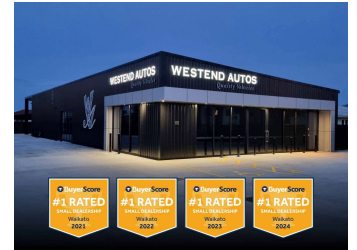

2015 Toyota Hiace ZX DIESEL AUTO (NZ NEW)

Purchase Price **\$39,950**
Includes GST, Registration & Licensing

Finance may be available on this vehicle. Ask one of our friendly staff for more information.

Safety

Based on 2024 UCSR rating for 05-19 models

Reg No.
JCQ734

Ext Colour
White

History
NZ New

Seats
2 seats

CO2 Emissions
★☆☆☆☆
279 grams/km

Energy Economy
★☆☆☆☆
Annual fuel cost of \$4,000
10.5L per 100km