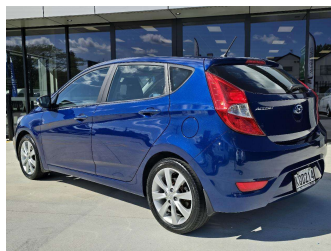

# 2017 Hyundai Accent 1.6L AUTO HATCH (NZNEW)

**Purchase Price** **\$15,950**  
Includes GST, Registration & Licensing

Finance may be available on this vehicle. Ask one of our friendly staff for more information.

Body Style  
**5 door, Hatchback**

Odometer  
**47,132 km**

Engine  
**1600 cc, Internal Combustion**

Fuel Type  
**Petrol**

Transmission  
**Auto, Front Wheel**

Wheels  
-

VIN  
**KMHCT51DMHU337554**

Interior  
-

Safety  
  
Based on 2023 UCSR rating for 11-19 models

Reg No.  
**KQD214**

Ext Colour  
**Blue**

History  
**NZ New, 1 owner**

Seats  
**5 seats**

CO2 Emissions  
**★ ★ ★ ★ ☆**  
**171 grams/km**

Energy Economy  
**★ ★ ☆ ☆ ☆ ☆**  
**Annual fuel cost of \$2,780**  
**7.1L per 100km**