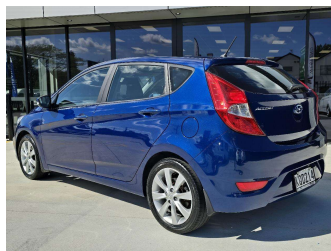

2017 Hyundai Accent 1.6L AUTO HATCH (NZNEW)

Purchase Price **\$15,950**
Includes GST, Registration & Licensing

Finance may be available on this vehicle. Ask one of our friendly staff for more information.

Body Style
5 door, Hatchback

Odometer
47,132 km

Engine
1600 cc, Internal Combustion

Fuel Type
Petrol

Transmission
Auto, Front Wheel

Wheels
-

VIN
KMHCT51DMHU337554

Interior
-

Safety

Based on 2023 UCSR rating for 11-19 models

Reg No.
KQD214

Ext Colour
Blue

History
NZ New, 1 owner

Seats
5 seats

CO2 Emissions
★★★★☆
171 grams/km

Energy Economy
★★★☆☆
Annual fuel cost of \$2,780
7.1L per 100km