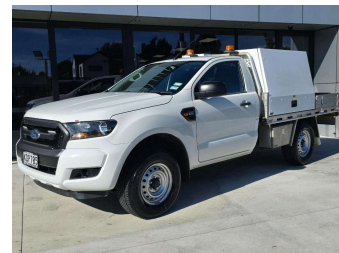

2016 Ford RANGER S/CAB CAMCO BOX SETUP

Proud award winners in the
2021 - 2025 BuyerScore Awards

— as rated by our customers —

Purchase Price

\$28,950

Includes GST, Registration & Licensing

Finance may be available on this vehicle. Ask one of our friendly staff for more information.

Body Style

2 door, Ute

Odometer

125,440 km

Engine

2200 cc, Internal Combustion

Fuel Type

Diesel