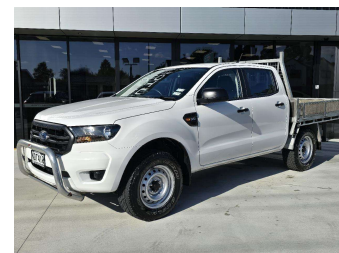

2020 Ford RANGER 3.2L 4WD D/CAB FLATDECK

Proud award winners in the
2021 - 2024 Buyerscore Awards

- as rated by our customers -

Purchase Price

\$40,950

Includes GST, Registration & Licensing

Finance may be available on this vehicle. Ask one of our friendly staff for more information.

Body Style

4 door, Ute

Odometer

78,475 km

Engine

3200 cc, Internal Combustion

Fuel Type

Diesel